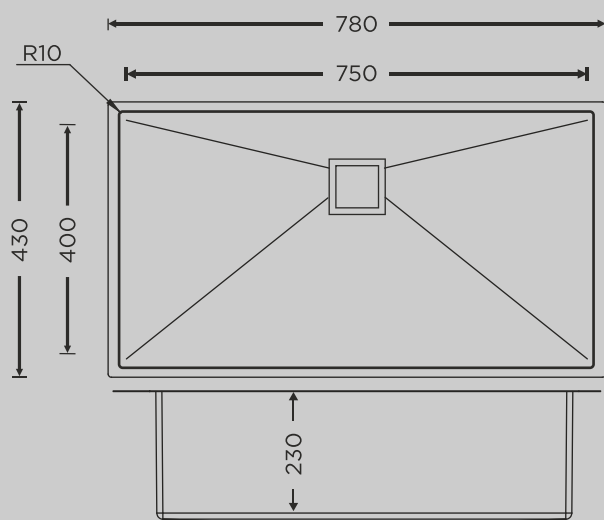

DIMENSIONS

D1580M2110: 2,221 AED