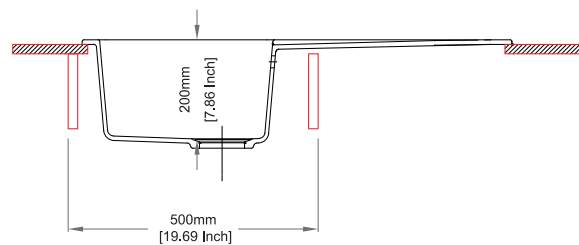

Sink: 1000 mm x 500 mm
Bowls: 345 mm x 430 mm x 200 mm
Half bowl: 155 mm x 340 mm x 146 mm

Installation

Top Mount

Flush Mount

Under Mount

CARYSIL

German Engineered

TIP TOE D100L

DX675MX900: 950 AED

Dimensions

Sink: 860 mm x 500 mm
Bowls: 347 mm x 430 mm x 200 mm

Installation

Top Mount

Flush Mount

Under Mount

CARYSIL