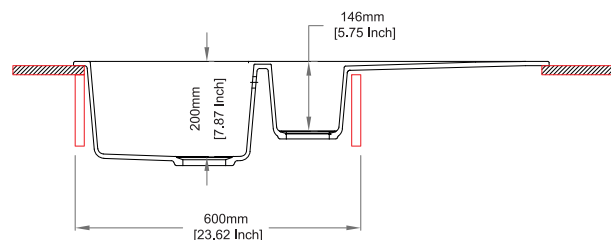

nera

colors

Also available without steel cap

DX820M1094: 1,155 AED

Dimensions

Sink: 1160 mm x 500 mm
Bowls: 330 mm x 430 mm x 200 mm

Installation

Top Mount

Flush Mount

Under Mount

TIP TOE D150

Quartz sink with
single and half bowl + drainer

cornflakes

colors

DX800M1070: 1,143 AED

Dimensions

Sink: 1000 mm x 500 mm
Bowls: 345 mm x 430 mm x 200 mm
Half bowl: 155 mm x 340 mm x 146 mm

Installation

Top Mount

Flush Mount

Under Mount

CARYSIL

German Engineered

TIP TOE D100L