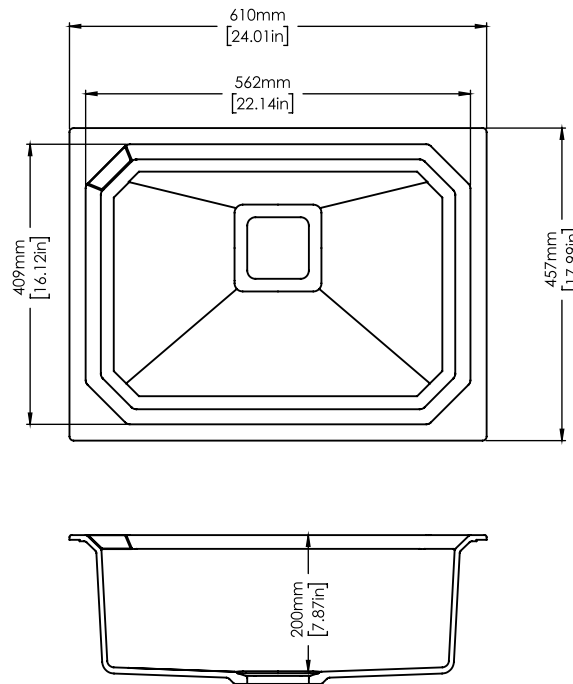

Line Drawing

* Size : 24" x 18" x 8"

MRP ₹: 16,400/-

OFFICES

Factory and Headquarters:

Survey No.312, Bhavnagar-Rajkot Highway, Navagam, Vartej, Bhavnagar, Gujarat 364060, India
T: +91 278 2540218 / 2540893
F: +91-278-2540558
M: info@carysil.com