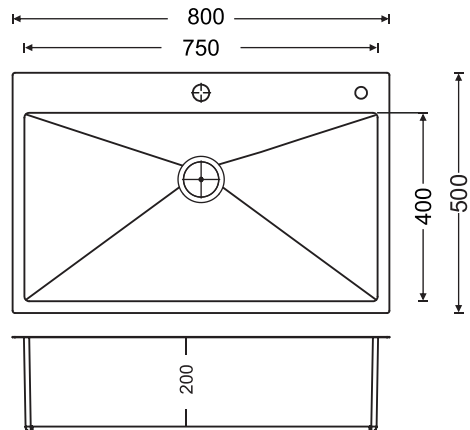

DX490MX655: 700 AED

Dimensions

Sink: 457 mm x 406 mm
Bowl: 417 mm x 363 mm x 203 mm

Installation

Top Mount

Flush Mount

Under Mount

**STAINLESS
STEEL**

Waltz 56 Stainless Steel

DX590MX790: 843 AED

Dimension:
Sink: 533 mm x 507 mm
Bowls: 483 mm x 407 mm x 200 mm

Waltz 78 Stainless Steel

DX790X1055: 1,129 AED

Dimensions:
Sink: 800 mm x 500 mm
Bowls: 750 mm x 400 mm x 200 mm

Installation

Top Mount

Flush Mount

Under Mount

MQ10 Stainless Steel

DX490MX655: 700 AED

Dimensions:
Sink: 430 mm x 430 mm
Bowls: 400 mm x 400 mm x 200 mm

MQ4 Stainless Steel