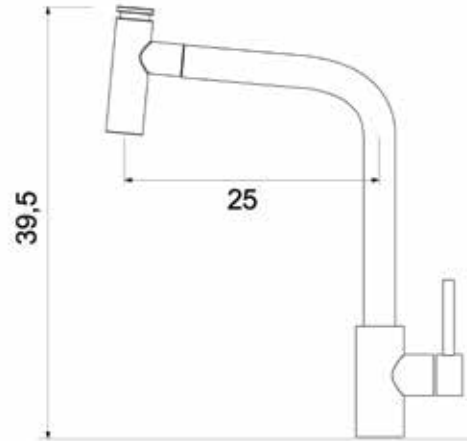

METROPOLITAN

D1400M1867
1,965 AED

D1400M1867
1,965 AED

D1600M2133
2,245 AED

SUPERFLEX

ES
energy saving

D1370M1827
1,923 AED

Sink mixer with 2 jet shower
Revolving spout
Energy Saving System
Aerator F22x1
Energy saving system
ES- marked mixer's special cartridge helps save energy by making water spend on the "cold" position. It also doesn't allow the lever to move backward, so that the mixer can be mounted to the wall.

MADE IN ITALY