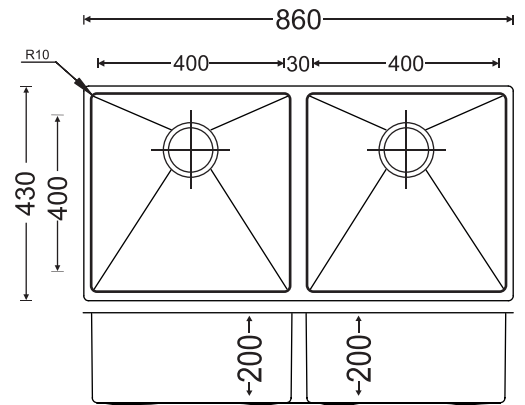

Waltz 56 Stainless Steel

DX590MX790: 843 AED

Dimension:
Sink: 533 mm x 507 mm
Bowls: 483 mm x 407 mm x 200 mm

Waltz 78 Stainless Steel

DX790X1055: 1,129 AED

Dimensions:
Sink: 800 mm x 500 mm
Bowls: 750 mm x 400 mm x 200 mm

Installation

Top Mount

Flush Mount

Under Mount

MQ10 Stainless Steel

DX490MX655: 700 AED

Dimensions:
Sink: 430 mm x 430 mm
Bowls: 400 mm x 400 mm x 200 mm

MQ4 Stainless Steel

DX590MX790: 843 AED

Dimensions:
Sink: 530 mm x 430 mm
Bowls: 500 mm x 400 mm x 200 mm

Installation

Top Mount

Flush Mount

Under Mount

MQ6 Stainless Steel

DX790M1055: 1,129 AED

Dimensions:

Sink: 780 mm x 430 mm

Bowls: 750 mm x 400 mm x 230 mm

MQ9 Stainless Steel

D1050M1400: 1,500 AED

Dimensions:

Sink: 860 mm x 430 mm

Bowls: 400 mm x 400 mm x 200 mm