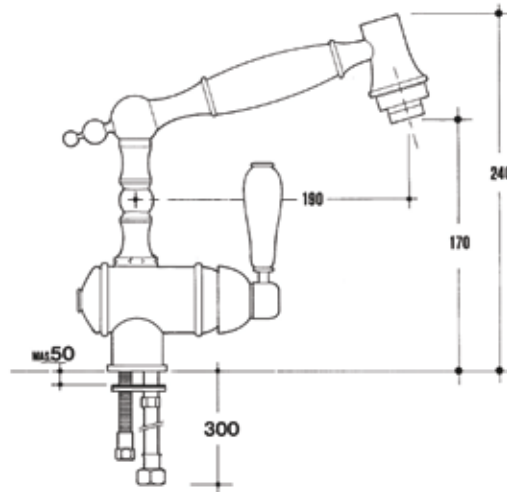

MADE IN ITALY

CARYSIL

German Engineered