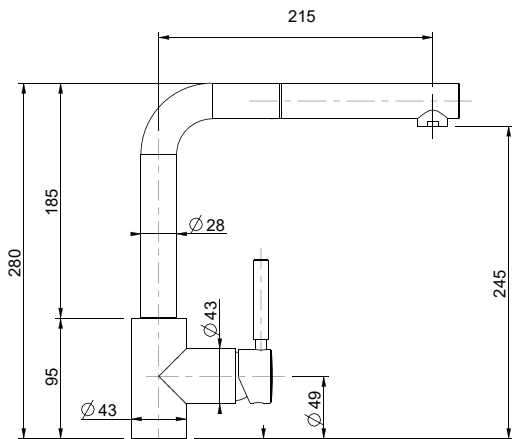

HARRY

Sink mixer with 2 jet shower
Revolving spout
Energy Saving System
Aerator F22x1
Energy saving system
ES- marked mixer's special cartridge helps save energy by making water spend on the "cold" position. It also doesn't allow the lever to move backward, so that the mixer can be mounted to the wall.

D970M1293
1,361 AED

D930M1240
1,305 AED

D930M1240
1,305 AED

D930M1240
1,305 AED

GINGER

Sink mixer with 2 jet shower
Revolving spout
Energy Saving System
Aerator F22x1
Energy saving system
ES- marked mixer's special cartridge helps save energy by making water spend on the "cold" position. It also doesn't allow the lever to move backward, so that the mixer can be mounted to the wall.

deep black
17780DEP

DX440MX587
618 AED

DX440MX587
618 AED

MADE IN ITALY

CARYSIL

German Engineered