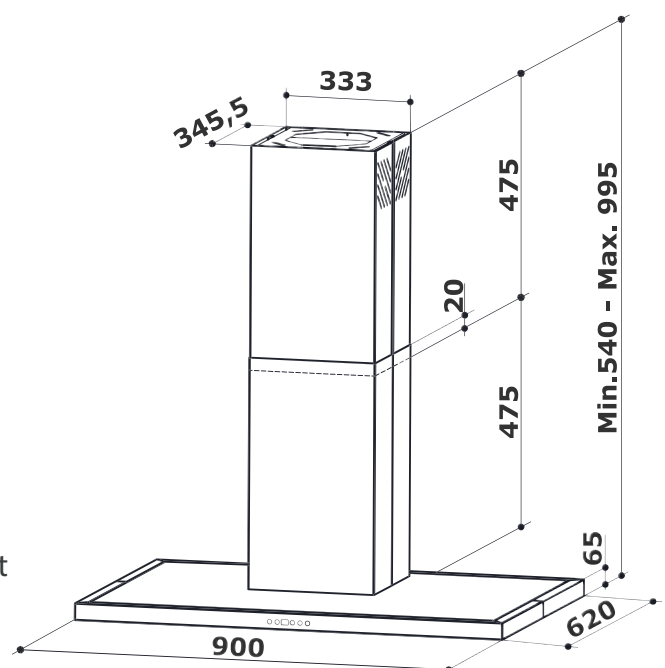

> MAIN FEATURES

- 90 cm Island-type Inclined Hood
- Double Side Electronic Control
- 3 Speed
- 2x2 Watt LED Spots
- Aluminum Filter
- 150 mm Air Outlet
- Double Chimney
- Filter Saturation Indicator
- Auto Shut Down Timer
- Noise Level: min 57dB-max 67dB
- Free Flow Extraction Power: 850 m³/h Motor 200 Watt
- Package Dimensions (WxDxH): 98x71x62