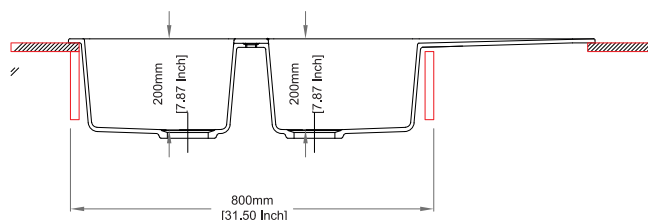

nera

colors

Also available without steel cap

DX820M1094: 1,155 AED

Dimensions

Sink: 1160 mm x 500 mm
Bowls: 330 mm x 430 mm x 200 mm

Installation

Top Mount