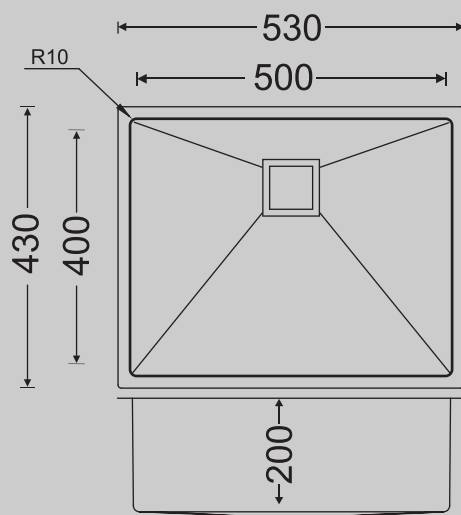

DIMENSIONS

D1180M1575: 1,658 AED