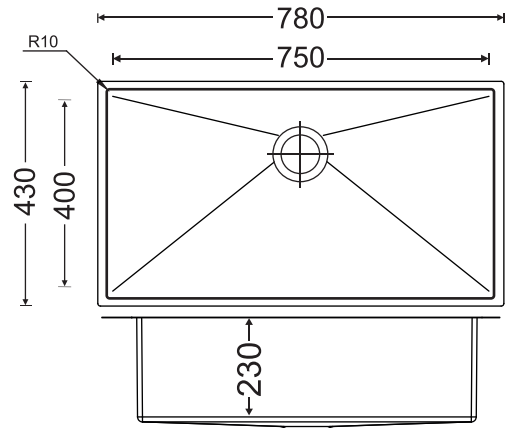

Waltz 56 Stainless Steel

DX590MX790: 843 AED

Dimension:
Sink: 533 mm x 507 mm
Bowls: 483 mm x 407 mm x 200 mm

Waltz 78 Stainless Steel

DX790X1055: 1,129 AED

Dimensions:
Sink: 800 mm x 500 mm
Bowls: 750 mm x 400 mm x 200 mm

Installation

Top Mount

Flush Mount

Under Mount

MQ10 Stainless Steel

DX490MX655: 700 AED

Dimensions:
Sink: 430 mm x 430 mm
Bowls: 400 mm x 400 mm x 200 mm

MQ4 Stainless Steel

DX590MX790: 843 AED

Dimensions:
Sink: 530 mm x 430 mm
Bowls: 500 mm x 400 mm x 200 mm

Installation

Top Mount

Flush Mount

Under Mount

MQ6 Stainless Steel

DX790M1055: 1,129 AED

Dimensions:

Sink: 780 mm x 430 mm

Bowls: 750 mm x 400 mm x 230 mm

MQ9 Stainless Steel

D1050M1400: 1,500 AED

Dimensions:

Sink: 860 mm x 430 mm

Bowls: 400 mm x 400 mm x 200 mm