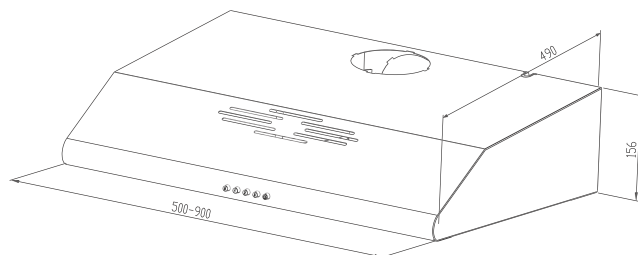

60-90
CM

LED
LIGHT

BOOSTER
LEVELS

MAIN FEATURES

- 90 cm Free Standing Cooker Hood
- 1 motor-110 w
- Push Button Control
- 3 Speed
- 1x5 Watt LED Lamp
- Lamp Cover

COLOR OPTIONS

Black Grey Inox Beige Brown White