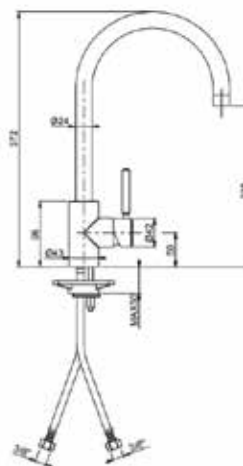

GINGER

Sink mixer with 2 jet shower
Revolving spout
Energy Saving System
Aerator F22x1
Energy saving system
ES- marked mixer's special cartridge helps save energy by making water spend on the "cold" position. It also doesn't allow the lever to move backward, so that the mixer can be mounted to the wall.

DX440MX587
618 AED

DX440MX587
618 AED