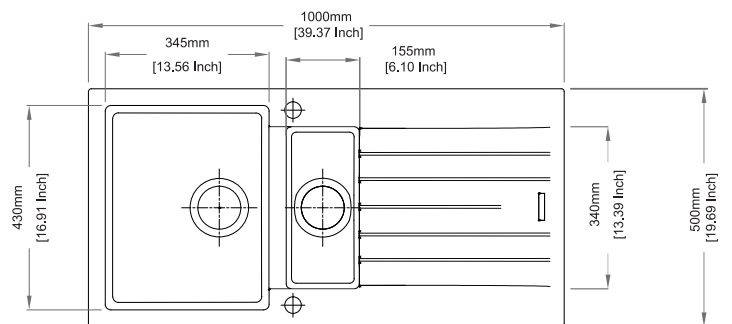

nera

colors

Also available without steel cap

DX820M1094: 1,155 AED

Dimensions

Sink: 1160 mm x 500 mm
Bowls: 330 mm x 430 mm x 200 mm

Installation

Top Mount

Flush Mount

Under Mount

TIP TOE D150

Quartz sink with
single and half bowl + drainer

cornflakes

colors

DX800M1070: 1,143 AED

Dimensions

Sink: 1000 mm x 500 mm
Bowls: 345 mm x 430 mm x 200 mm
Half bowl: 155 mm x 340 mm x 146 mm

Installation

Top Mount

Flush Mount

Under Mount

CARYSIL

German Engineered

TIP TOE D100L