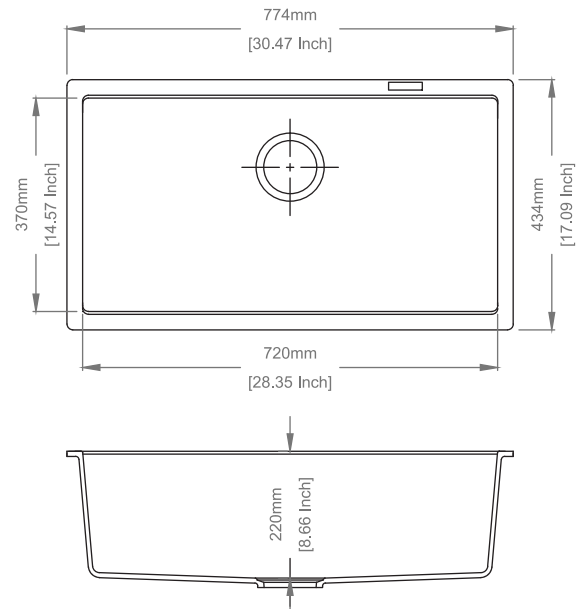

Dimensions

Sink: 774 mm x 434 mm
Bowls: 720 mm x 370 mm x 220 mm

Installation

CARYSIL

German Engineered