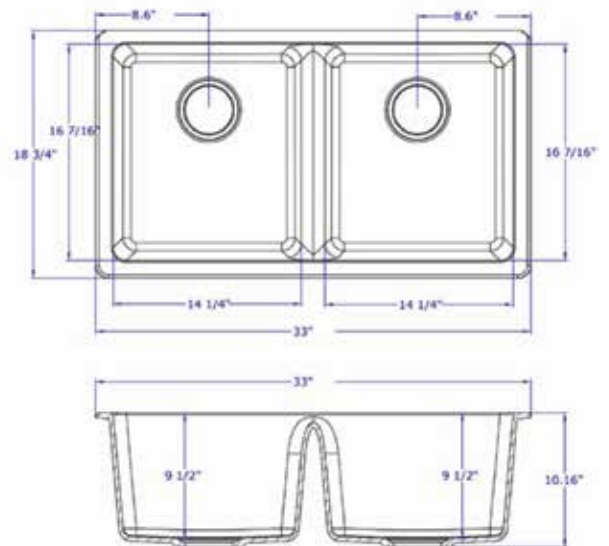

Dimensions

Sink: 33" x 22"
Bowls: 14" x 16" x 9"

Installation