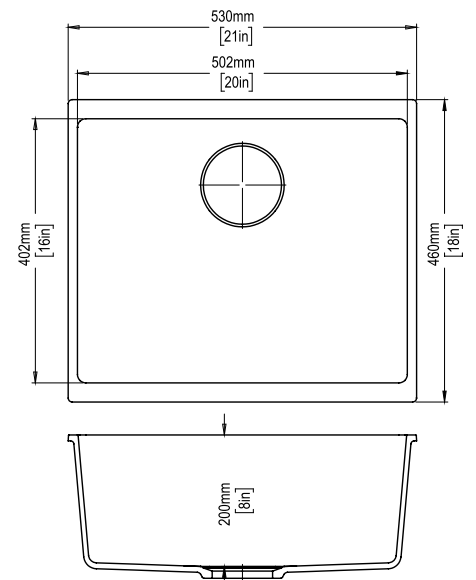

Colours

DX440MX587:618AED

Dimensions

Sink: 370 mm × 460 mm

Bowl: 340 mm × 400 mm × 200 mm

Installation

Top Mount

Flush Mount

Dimensions

Sink: 430 mm × 460 mm

Bowl: 400 mm × 400 mm × 200 mm

Installation

Top Mount

Flush Mount

Under Mount

ENIGMA N100S *small*

Quartz sink with
single bowl

Nera

Colours

DX490X653:687AED

Dimensions

Sink: 530 mm × 460 mm

Bowl: 500 mm × 400 mm × 200 mm

Installation

DX490MX655: 700 AED

Dimensions

Sink: 457 mm x 406 mm
Bowl: 417 mm x 363 mm x 203 mm

Installation

Top Mount

Flush Mount

Under Mount

**STAINLESS
STEEL**