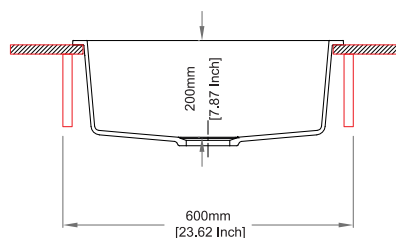

Sink: 1000 mm x 500 mm
Bowls: 345 mm x 430 mm x 200 mm
Half bowl: 155 mm x 340 mm x 146 mm

Installation

Top Mount

Flush Mount

Under Mount

CARYSIL

German Engineered

TIP TOE D100L

Dimensions

Sink: 780 mm x 510 mm
Bowls: 720 mm x 370 mm x 220 mm

Installation

Top Mount

Flush Mount

Under Mount

WALTZ 560 FE

Quartz sink with
single bowl

champagne

colors

DX525MX700: 750 AED

Dimensions

Sink: 560 mm x 510 mm
Bowls: 500 mm x 360 mm x 200 mm

Installation

Top Mount

Flush Mount

Sink: 774 mm x 434 mm
Bowls: 720 mm x 370 mm x 220 mm

Installation

Top Mount

Flush Mount

Under Mount

CARYSIL

German Engineered

LARGO