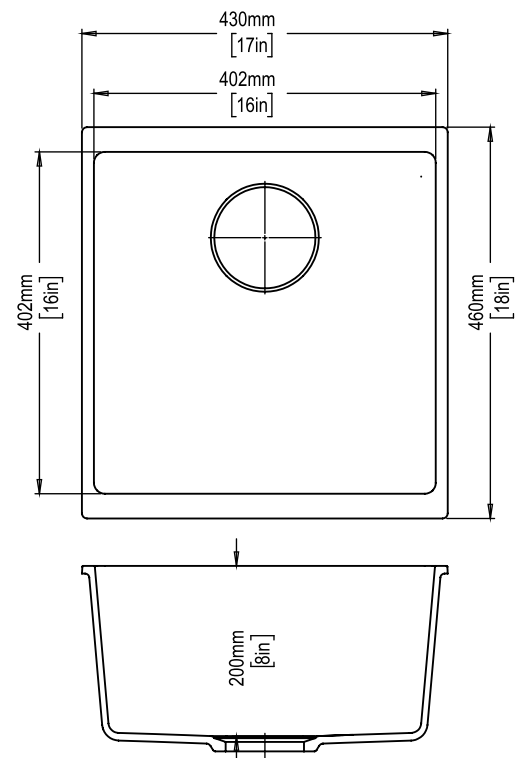

Sink: 774 mm x 434 mm
Bowls: 720 mm x 370 mm x 220 mm

Installation

Top Mount

Flush Mount

Under Mount

CARYSIL

German Engineered

LARGO

Colours

DX440MX587:618AED

Dimensions

Sink: 370 mm × 460 mm

Bowl: 340 mm × 400 mm × 200 mm

Installation

Top Mount

Flush Mount

Dimensions

Sink: 430 mm × 460 mm

Bowl: 400 mm × 400 mm × 200 mm

Installation

Top Mount

Flush Mount

Under Mount

ENIGMA N100S *small*

Quartz sink with
single bowl

Nera

Colours

DX490X653:687AED

Dimensions

Sink: 530 mm × 460 mm

Bowl: 500 mm × 400 mm × 200 mm

Installation