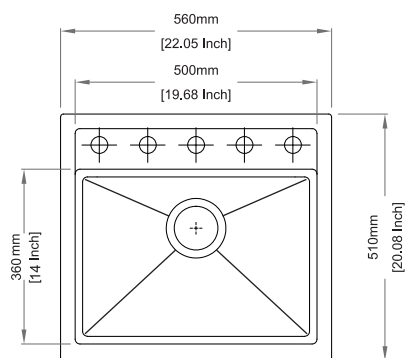

Sink: 1000 mm x 500 mm
Bowls: 345 mm x 430 mm x 200 mm
Half bowl: 155 mm x 340 mm x 146 mm

Installation

Top Mount

Flush Mount

Under Mount

CARYSIL

German Engineered

TIP TOE D100L

DX675MX900: 950 AED

Dimensions

Sink: 860 mm x 500 mm
Bowls: 347 mm x 430 mm x 200 mm

Installation

Top Mount

Flush Mount

Under Mount

CARYSIL

Dimensions

Sink: 780 mm x 510 mm
Bowls: 720 mm x 370 mm x 220 mm

Installation

Top Mount

Flush Mount

Under Mount

WALTZ 560 FE

Quartz sink with
single bowl

champagne

colors

DX525MX700: 750 AED

Dimensions

Sink: 560 mm x 510 mm
Bowls: 500 mm x 360 mm x 200 mm

Installation

Top Mount

Flush Mount