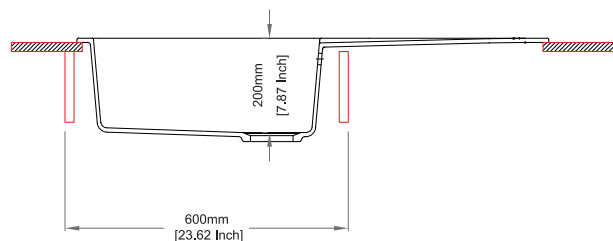

Sink: 1000 mm x 500 mm
Bowls: 345 mm x 430 mm x 200 mm
Half bowl: 155 mm x 340 mm x 146 mm

Installation

Top Mount

Flush Mount

Under Mount

CARYSIL

German Engineered

TIP TOE D100L

Quartz sink with
large single bowl + long drainer

croma

colors

DX775M1035: 1,107 AED

Dimensions

Sink: 1000 mm x 500 mm
Bowls: 480 mm x 430 mm x 200 mm

Installation

Top Mount