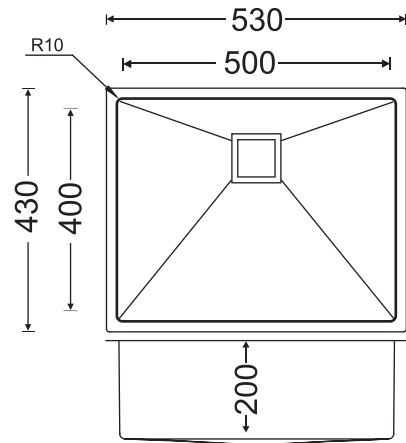

Waltz 56 Stainless Steel

DX590MX790: 843 AED

Dimension:
Sink: 533 mm x 507 mm
Bowls: 483 mm x 407 mm x 200 mm

Waltz 78 Stainless Steel

DX790X1055: 1,129 AED

Dimensions:
Sink: 800 mm x 500 mm
Bowls: 750 mm x 400 mm x 200 mm

Installation

Top Mount

Flush Mount

Under Mount

MQ10 Stainless Steel

DX490MX655: 700 AED

Dimensions:
Sink: 430 mm x 430 mm
Bowls: 400 mm x 400 mm x 200 mm

MQ4 Stainless Steel

DX590MX790: 843 AED

Dimensions:
Sink: 530 mm x 430 mm
Bowls: 500 mm x 400 mm x 200 mm

Installation

Top Mount

Flush Mount

Under Mount

MQ6 Stainless Steel

DX790M1055: 1,129 AED

Dimensions:

Sink: 780 mm x 430 mm

Bowls: 750 mm x 400 mm x 230 mm

MQ9 Stainless Steel

D1050M1400: 1,500 AED

Dimensions:

Sink: 860 mm x 430 mm

Bowls: 400 mm x 400 mm x 200 mm