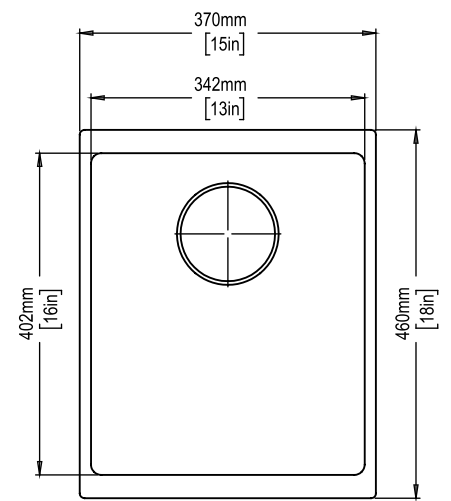

Sink: 774 mm x 434 mm
Bowls: 720 mm x 370 mm x 220 mm

Installation

Top Mount

Flush Mount

Under Mount

CARYSIL

German Engineered

LARGO

Dimensions

Sink: 33" x 22"
Bowls: 14" x 16" x 9"

Installation

Top Mount

SINGLE BOWL SERIES

ENIGMA N100N *nano*

Quartz sink with
single bowl

Nera

Colours

DX440MX587:618AED

Dimensions

Sink: 370 mm × 460 mm

Bowl: 340 mm × 400 mm × 200 mm

Installation

Top Mount

Flush Mount

Dimensions

Sink: 430 mm × 460 mm

Bowl: 400 mm × 400 mm × 200 mm

Installation

Top Mount

Flush Mount

Under Mount

ENIGMA N100S *small*