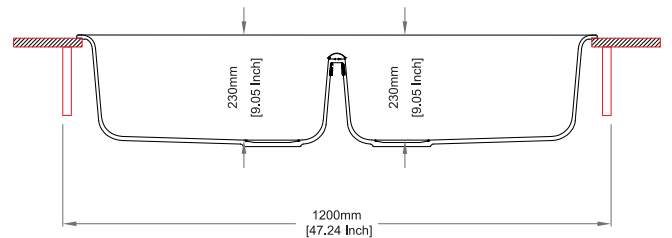

Sink: 774 mm x 434 mm
Bowls: 720 mm x 370 mm x 220 mm

Installation

Top Mount

Flush Mount

Under Mount

CARYSIL

German Engineered

LARGO

LARGO 4520

Quartz sink with
double bowls

nera

colors

DX980M1260: 1,400AED

Dimensions

Sink: 1140 mm x 500 mm
Left Bowl: 465 mm x 443 mm x 230 mm
Right Bowl: 510 mm x 443 mm x 230 mm

Installation