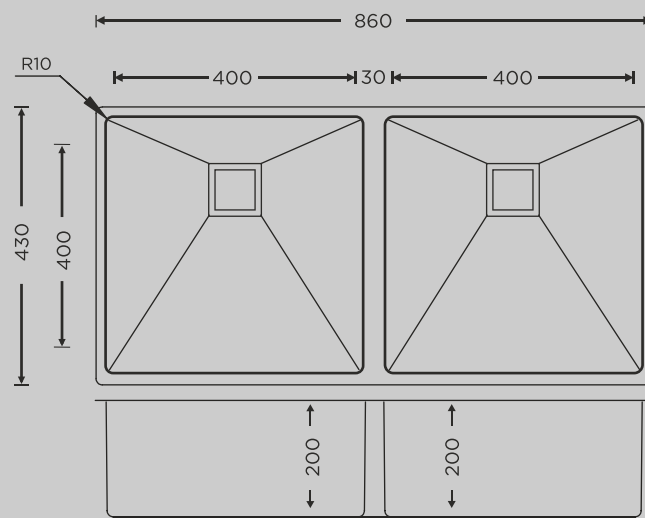

DIMENSIONS

D2100M2800: 2,947 AED