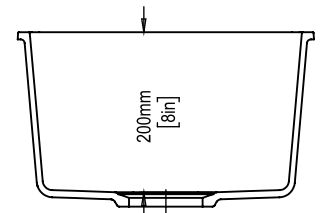

Sink: 1000 mm x 500 mm
Bowls: 345 mm x 430 mm x 200 mm
Half bowl: 155 mm x 340 mm x 146 mm

Installation

Top Mount

Flush Mount

Under Mount

CARYSIL

German Engineered

TIP TOE D100L

Sink: 774 mm x 434 mm
Bowls: 720 mm x 370 mm x 220 mm

Installation

Top Mount

Flush Mount

Under Mount

CARYSIL

German Engineered

LARGO

Dimensions

Sink: 33" x 22"
Bowls: 14" x 16" x 9"

Installation

Top Mount

SINGLE BOWL SERIES

ENIGMA N100N *nano*

Quartz sink with
single bowl

Nera

Colours

DX440MX587:618AED

Dimensions

Sink: 370 mm × 460 mm

Bowl: 340 mm × 400 mm × 200 mm

Installation

Top Mount

Flush Mount