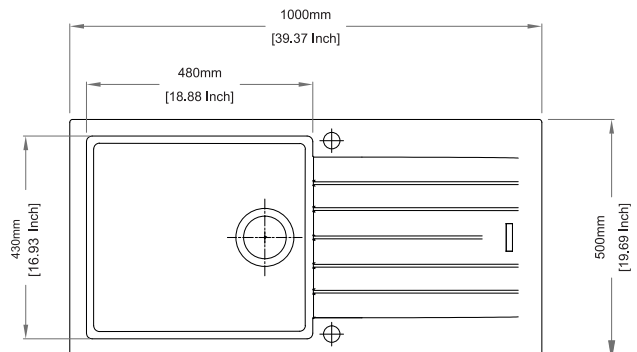

nera

colors

Also available without steel cap

DX820M1094: 1,155 AED

Dimensions

Sink: 1160 mm x 500 mm
Bowls: 330 mm x 430 mm x 200 mm

Installation

Top Mount

Sink: 1000 mm x 500 mm
Bowls: 345 mm x 430 mm x 200 mm
Half bowl: 155 mm x 340 mm x 146 mm

Installation

Top Mount

Flush Mount

Under Mount

CARYSIL

German Engineered

TIP TOE D100L

Quartz sink with
large single bowl + long drainer

croma

colors

DX775M1035: 1,107 AED

Dimensions

Sink: 1000 mm x 500 mm
Bowls: 480 mm x 430 mm x 200 mm

Installation

Top Mount