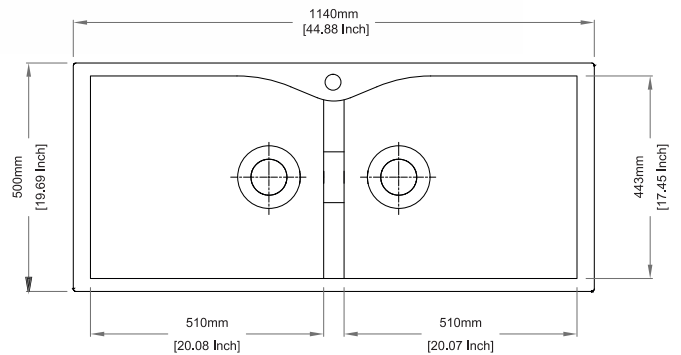

Sink: 1000 mm x 500 mm
Bowls: 345 mm x 430 mm x 200 mm
Half bowl: 155 mm x 340 mm x 146 mm

Installation

Top Mount

Flush Mount

Under Mount

CARYSIL

German Engineered

TIP TOE D100L

Sink: 774 mm x 434 mm
Bowls: 720 mm x 370 mm x 220 mm

Installation

Top Mount

Flush Mount

Under Mount

CARYSIL

German Engineered

LARGO

LARGO 4520

Quartz sink with
double bowls

nera

colors

DX980M1260: 1,400AED

Dimensions

Sink: 1140 mm x 500 mm
Left Bowl: 465 mm x 443 mm x 230 mm
Right Bowl: 510 mm x 443 mm x 230 mm

Installation

Colours

DX440MX587:618AED

Dimensions

Sink: 370 mm × 460 mm

Bowl: 340 mm × 400 mm × 200 mm

Installation

Top Mount

Flush Mount