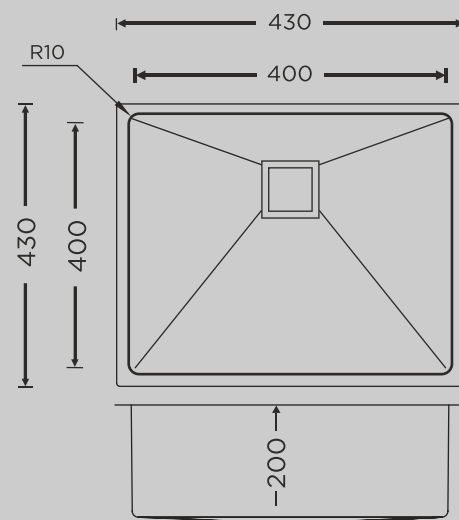

PMQ10

DIMENSIONS

DX980M1310: 1,379 AED