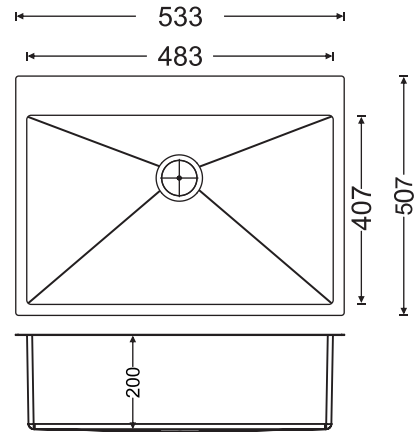

Dimensions

Sink: 430 mm × 460 mm

Bowl: 400 mm × 400 mm × 200 mm

Installation

Top Mount

Flush Mount

Under Mount

ENIGMA N100S *small*

Quartz sink with
single bowl

Nera

Colours

DX490X653:687AED

Dimensions

Sink: 530 mm × 460 mm

Bowl: 500 mm × 400 mm × 200 mm

Installation

DX490MX655: 700 AED

Dimensions

Sink: 457 mm x 406 mm
Bowl: 417 mm x 363 mm x 203 mm

Installation

Top Mount

Flush Mount

Under Mount

**STAINLESS
STEEL**

Waltz 56 Stainless Steel

DX590MX790: 843 AED

Dimension:
Sink: 533 mm x 507 mm
Bowls: 483 mm x 407 mm x 200 mm

Waltz 78 Stainless Steel

DX790X1055: 1,129 AED

Dimensions:
Sink: 800 mm x 500 mm
Bowls: 750 mm x 400 mm x 200 mm