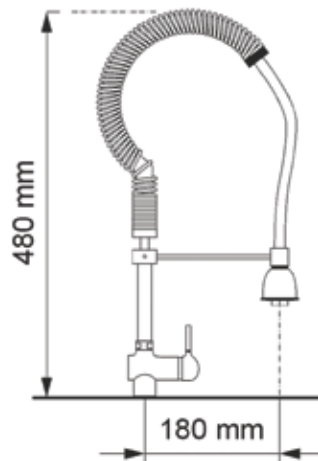

ES
energy saving

brushed nickel
599NK

D1370M1827
1,923 AED

Sink mixer with 2 jet shower
Revolving spout
Energy Saving System
Aerator F22x1
Energy saving system
ES- marked mixer's special cartridge helps save energy by making water spend on the "cold" position. It also doesn't allow the lever to move backward, so that the mixer can be mounted to the wall.