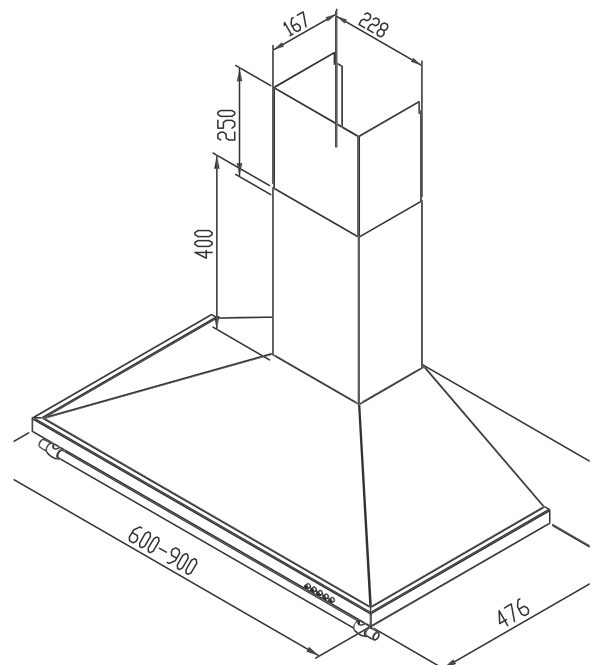

> COLOR OPTIONS

Black Gray Brown White

CARYSIL

German Engineered