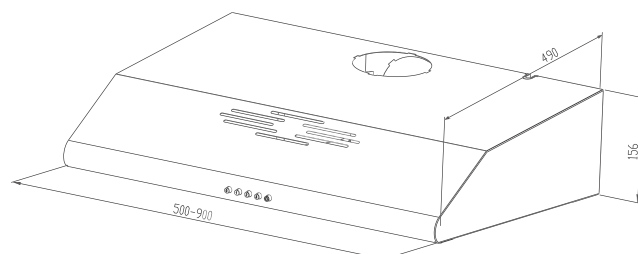

COLOR OPTIONS

Black Grey Inox Beige Brown White

CARYSIL
German Engineered