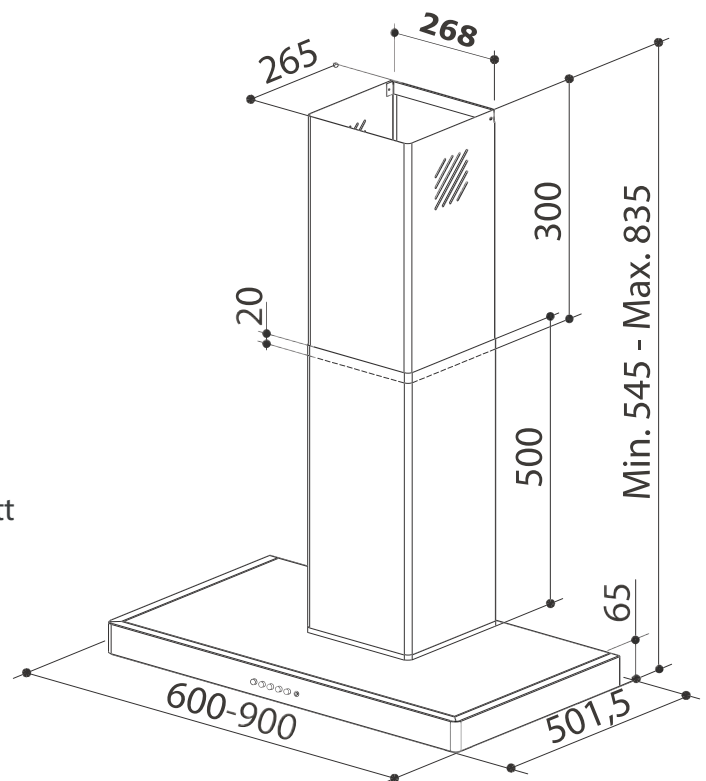

60-90
CM

LED
LIGHT

BOOSTER
LEVELS

> MAIN FEATURES

- 90 cm Wall-type Chimney Hood
- Push Button Control
- 3 Speed
- 1x5 Watt LED Lamp
- Aluminum Filter
- 120 mm Air Outlet
- Double Chimney
- Noise Level: min 47dB-max 61dB
- Free Flow Extraction Power: 520 m³/h-140 Watt
- Package Dimensions (WxDxH): 62x30x54

LED
LIGHT

BOOSTER
LEVELS

> MAIN FEATURES

- 90 cm Wall-type Chimney Hood
- Push Button Control
- 3 Speed
- 1x5 Watt LED Lamps
- Aluminum Filter
- 150 mm Air Outlet
- Double Chimney
- Noise Level: min 47dB-max 61dB
- Free Flow Extraction Power: 850 m³/h-Motor 200 Watt
- Package Dimensions (WxDxH): 65x32x55