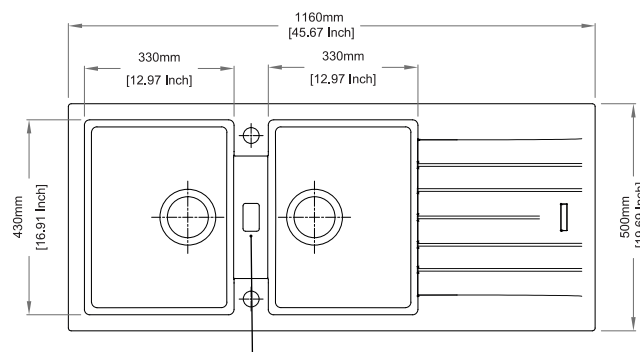

nera

colors

Also available without steel cap

DX820M1094: 1,155 AED

Dimensions

Sink: 1160 mm x 500 mm
Bowls: 330 mm x 430 mm x 200 mm

Installation

Top Mount

Sink: 1000 mm x 500 mm
Bowls: 345 mm x 430 mm x 200 mm
Half bowl: 155 mm x 340 mm x 146 mm

Installation

Top Mount

Flush Mount

Under Mount

CARYSIL

German Engineered

TIP TOE D100L