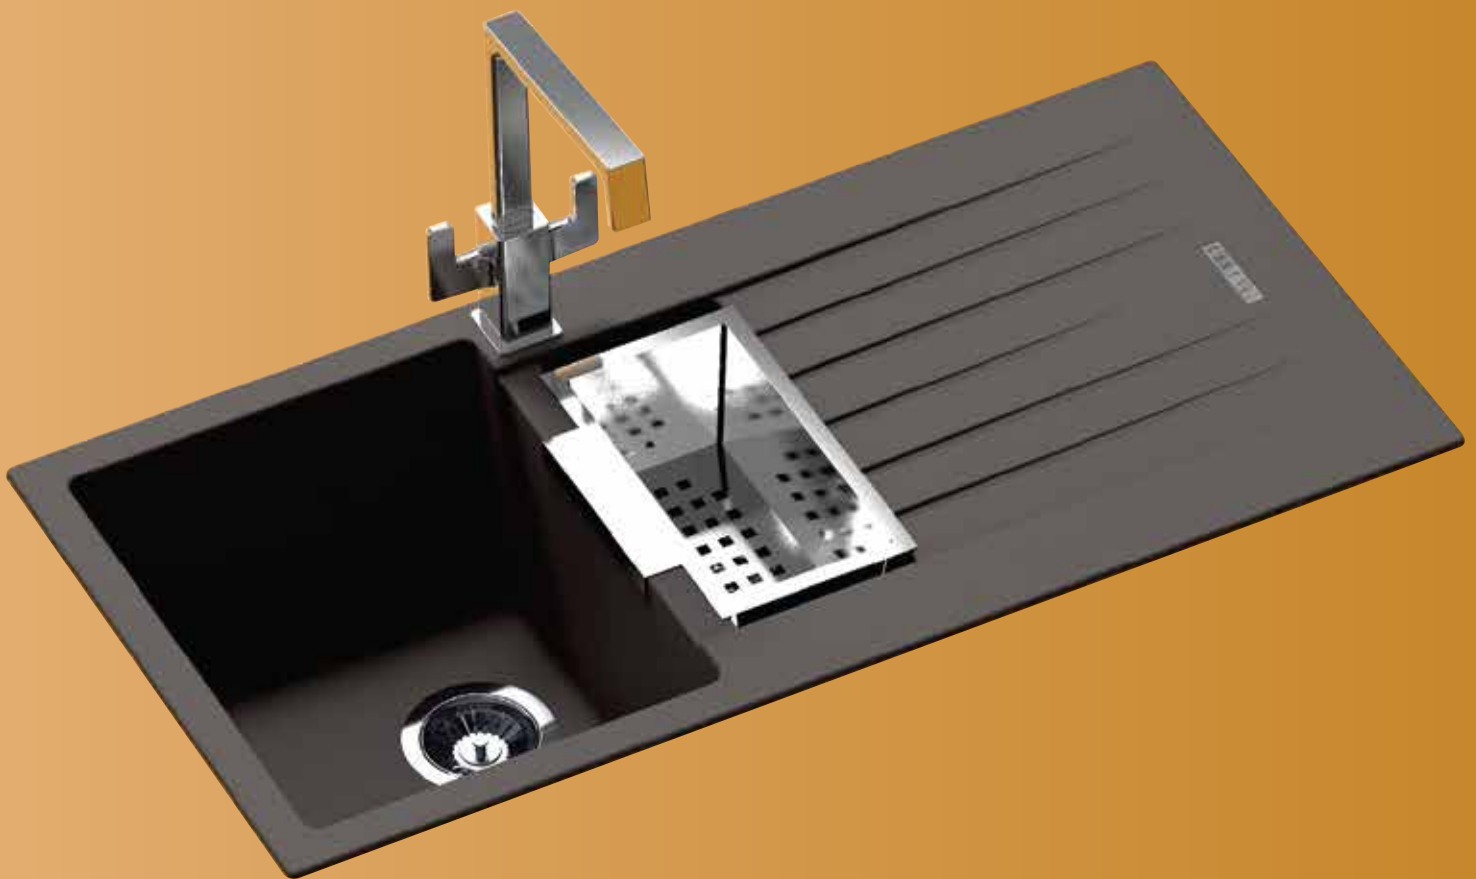

Quartz

TIP TOE
SERIES