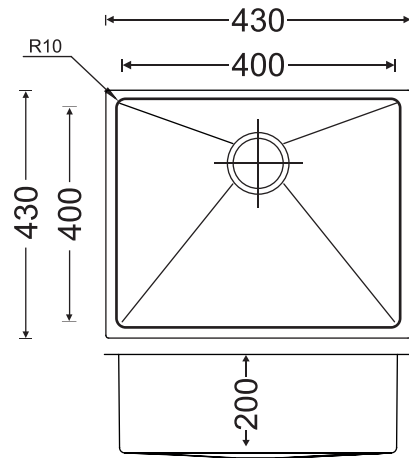

Waltz 56 Stainless Steel

DX590MX790: 843 AED

Dimension:
Sink: 533 mm x 507 mm
Bowls: 483 mm x 407 mm x 200 mm

Waltz 78 Stainless Steel

DX790X1055: 1,129 AED

Dimensions:
Sink: 800 mm x 500 mm
Bowls: 750 mm x 400 mm x 200 mm

Installation

Top Mount

Flush Mount

Under Mount

MQ10 Stainless Steel

DX490MX655: 700 AED

Dimensions:
Sink: 430 mm x 430 mm
Bowls: 400 mm x 400 mm x 200 mm

MQ4 Stainless Steel

DX590MX790: 843 AED

Dimensions:
Sink: 530 mm x 430 mm
Bowls: 500 mm x 400 mm x 200 mm

Installation

Top Mount

Flush Mount

Under Mount

MQ6 Stainless Steel

DX790M1055: 1,129 AED

Dimensions:

Sink: 780 mm x 430 mm

Bowls: 750 mm x 400 mm x 230 mm

MQ9 Stainless Steel

D1050M1400: 1,500 AED

Dimensions:

Sink: 860 mm x 430 mm

Bowls: 400 mm x 400 mm x 200 mm