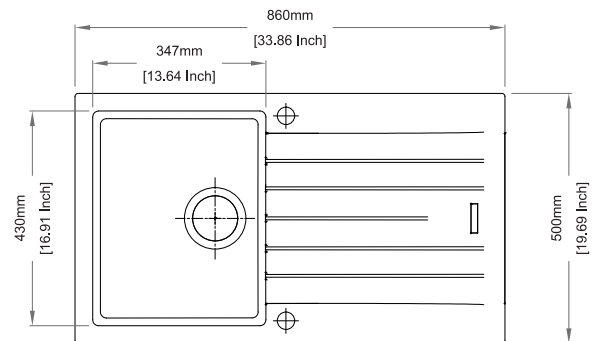

Sink: 1000 mm x 500 mm
Bowls: 345 mm x 430 mm x 200 mm
Half bowl: 155 mm x 340 mm x 146 mm

Installation

Top Mount

Flush Mount

Under Mount

CARYSIL

German Engineered

TIP TOE D100L

Quartz sink with
large single bowl + long drainer

croma

colors

DX775M1035: 1,107 AED

Dimensions

Sink: 1000 mm x 500 mm
Bowls: 480 mm x 430 mm x 200 mm

Installation

Top Mount

DX675MX900: 950 AED

Dimensions

Sink: 860 mm x 500 mm
Bowls: 347 mm x 430 mm x 200 mm

Installation

Top Mount

Flush Mount

Under Mount

CARYSIL