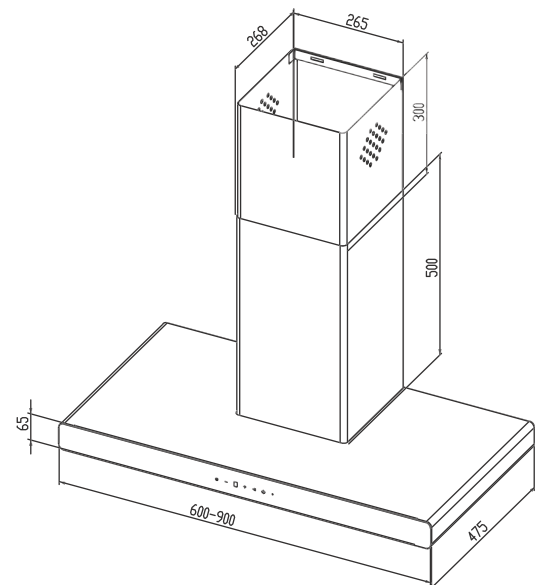

> COLOR OPTIONS

CARYSIL
German Engineered