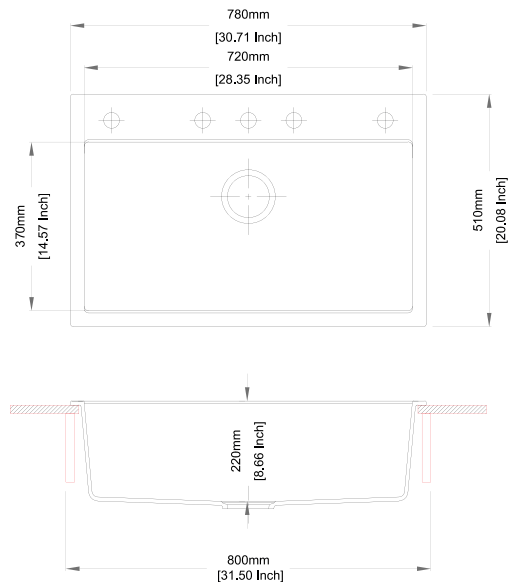

Sink: 1000 mm x 500 mm
Bowls: 345 mm x 430 mm x 200 mm
Half bowl: 155 mm x 340 mm x 146 mm

Installation

Top Mount

Flush Mount

Under Mount

CARYSIL

German Engineered

TIP TOE D100L

DX675MX900: 950 AED

Dimensions

Sink: 860 mm x 500 mm
Bowls: 347 mm x 430 mm x 200 mm

Installation

Top Mount

Flush Mount

Under Mount

CARYSIL

Dimensions

Sink: 780 mm x 510 mm
Bowls: 720 mm x 370 mm x 220 mm

Installation

Top Mount

Flush Mount

Under Mount

WALTZ 560 FE

Quartz sink with
single bowl

champagne

colors

DX525MX700: 750 AED

Dimensions

Sink: 560 mm x 510 mm
Bowls: 500 mm x 360 mm x 200 mm

Installation

Top Mount

Flush Mount