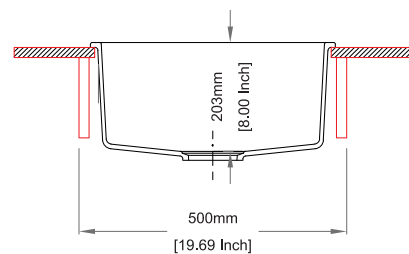

Dimensions

Sink: 430 mm × 460 mm

Bowl: 400 mm × 400 mm × 200 mm

Installation

Top Mount

Flush Mount

Under Mount

ENIGMA N100S *small*

Quartz sink with
single bowl

Nera

Colours

DX490X653:687AED

Dimensions

Sink: 530 mm × 460 mm

Bowl: 500 mm × 400 mm × 200 mm

Installation

DX490MX655: 700 AED

Dimensions

Sink: 457 mm x 406 mm
Bowl: 417 mm x 363 mm x 203 mm

Installation

Top Mount

Flush Mount

Under Mount

**STAINLESS
STEEL**

Waltz 56 Stainless Steel

DX590MX790: 843 AED

Dimension:
Sink: 533 mm x 507 mm
Bowls: 483 mm x 407 mm x 200 mm

Waltz 78 Stainless Steel

DX790X1055: 1,129 AED

Dimensions:
Sink: 800 mm x 500 mm
Bowls: 750 mm x 400 mm x 200 mm