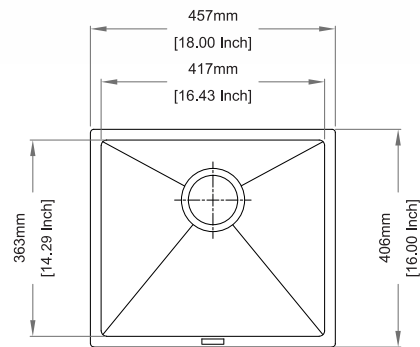

Colours

DX440MX587:618AED

Dimensions

Sink: 370 mm × 460 mm

Bowl: 340 mm × 400 mm × 200 mm

Installation

Top Mount

Flush Mount

Dimensions

Sink: 430 mm × 460 mm

Bowl: 400 mm × 400 mm × 200 mm

Installation

Top Mount

Flush Mount

Under Mount

ENIGMA N100S *small*

Quartz sink with
single bowl

Nera

Colours

DX490X653:687AED

Dimensions

Sink: 530 mm × 460 mm

Bowl: 500 mm × 400 mm × 200 mm

Installation

DX490MX655: 700 AED

Dimensions

Sink: 457 mm x 406 mm
Bowl: 417 mm x 363 mm x 203 mm

Installation

Top Mount

Flush Mount

Under Mount

**STAINLESS
STEEL**